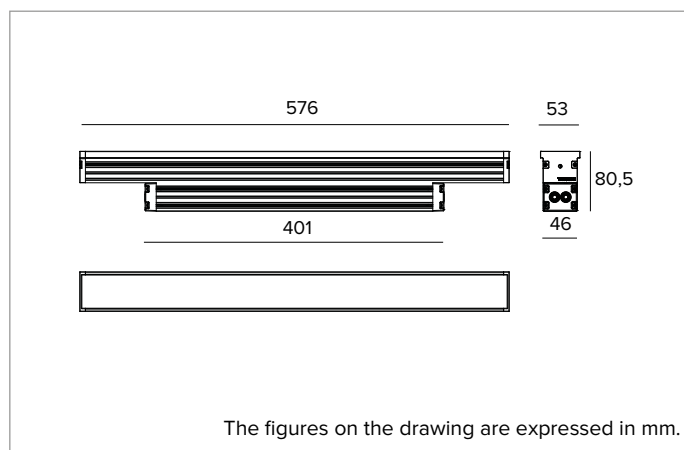

1E3823EL | JEDI COMPACT Outdoor Projector

Adjustable linear LED projector

	2700K	H(m)	D(m)	Emax(lx)		
	Ra80		11°			
	Fixture Power	26W	1	0.20	36451	
	Source Flux	2862lm	2	0.40	9113	
	Fixture Flux	2371lm	3	0.59	4050	
	Efficacy	91lm/W	4	0.79	2278	
TS1340	Imax=12736cd/klm	Imax	36451cd	5	0.99	1458

Linear connection box IP66/IP68.
5 poles max. wire section 1.5mm².
Cable diameter range from 7 to 12mm.

Code
1E2494

Multiple connection box IP68.
1 IN - 3 OUT 4 poles max. wire section 2.5mm².
Cable diameter range from 6 to 12mm.